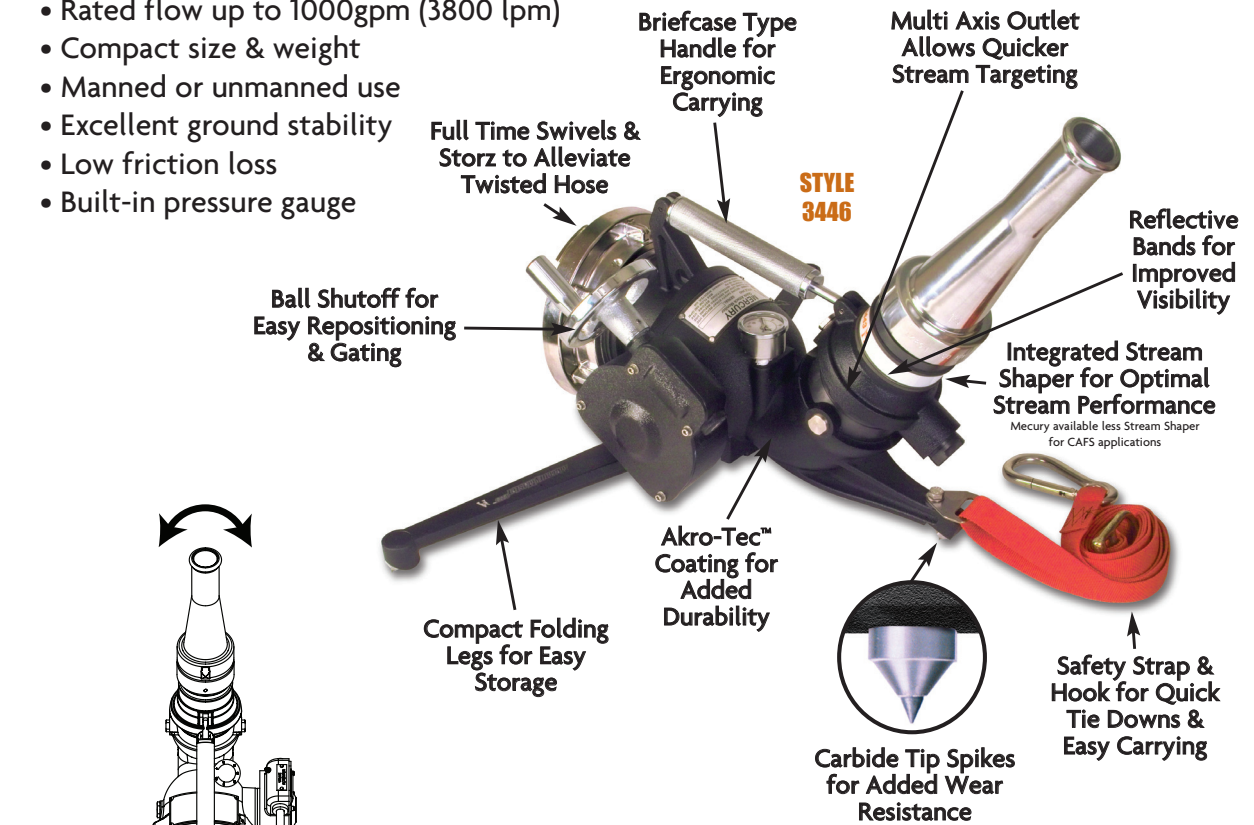

NEW!

MercuryMaster 1000™

STYLE 3446 MercuryMaster 1000

The MercuryMaster1000 is the newest innovation to the portable monitor line. This monitor is the smallest and lightest of all 1000gpm monitors in the firefighting industry. This monitor will free up valuable time at the fire scene with its quick deployment and free up precious space on the fire truck with its compact size.

- Rated flow up to 1000gpm (3800 lpm)
- Compact size & weight
- Manned or unmanned use
- Excellent ground stability
- Low friction loss
- Built-in pressure gauge

Rotation ±20°

Elevation 30° to 60°

STYLE	WEIGHT LBS.	HEIGHT	WIDTH	LENGTH	INLET	OUTLET	FLOW	
							GPM	LPM
3446 Single	24	9 3/4"	25"* 12 1/2"***	16 3/4"*	3 1/2" - 5" F 4", 5" Storz	2 1/2"	1000	3800
3446 Dual	24	9 3/4"	25"* 12 1/2"***	21 3/8"	2 1/2" or 3" F	2 1/2"	1000	3800