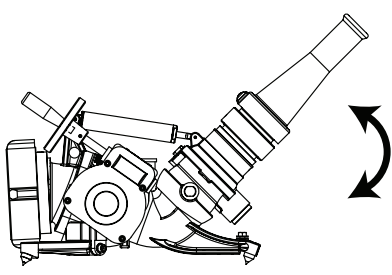

NEW!

MercuryMaster 1000™

STYLE 3446 MercuryMaster 1000

The MercuryMaster1000 is the newest innovation to the portable monitor line. This monitor is the smallest and lightest of all 1000gpm monitors in the firefighting industry. This monitor will free up valuable time at the fire scene with its quick deployment and free up precious space on the fire truck with its compact size.

- Rated flow up to 1000gpm (3800 lpm)
- Compact size & weight
- Manned or unmanned use
- Excellent ground stability
- Low friction loss
- Built-in pressure gauge

Rotation ±20°

Elevation 30° to 60°

STYLE	WEIGHT LBS.	HEIGHT	WIDTH	LENGTH	INLET	OUTLET	FLOW	
							GPM	LPM
3446 Single	24	9 3/4"	25"* 12 1/2"***	16 3/4"*	3 1/2" - 5" F 4", 5" Storz	2 1/2"	1000	3800
3446 Dual	24	9 3/4"	25"* 12 1/2"***	21 3/8"	2 1/2" or 3" F	2 1/2"	1000	3800