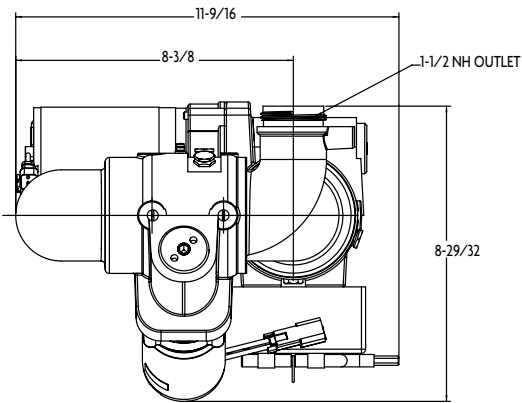

**Style 6035**  
CAN Joystick

**Style 6037**  
Optional CAN  
Wireless Remote

Optional Quick Disconnect

**AKRON**  
BRASS COMPANY

Style 3462 with 3293 in a Narrow Fog Pattern

Top View  
(Less Nozzle)

Side View  
(Shown with Style 3293 Nozzle)