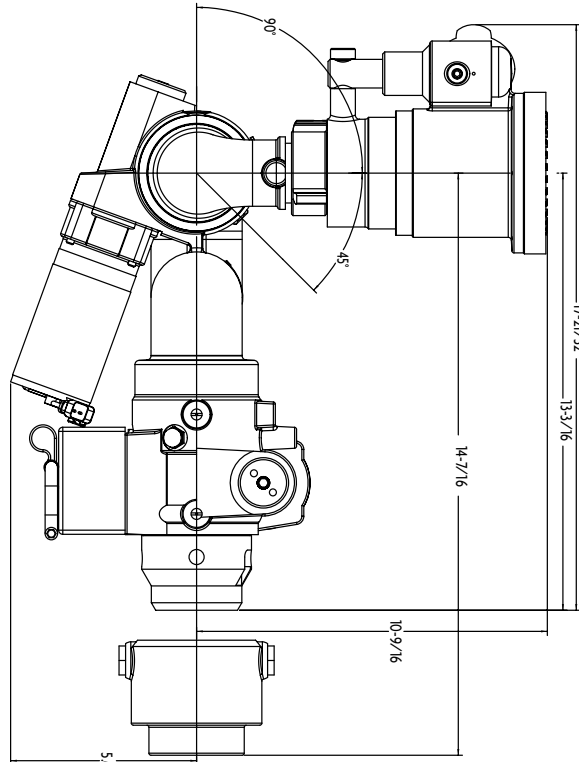

**Style 6035**  
CAN Joystick

**Style 6037**  
Optional CAN  
Wireless Remote

Optional Quick Disconnect

**AKRON**  
BRASS COMPANY

Style 3462 with 3293 in a Narrow Fog Pattern

Top View  
(Less Nozzle)

Side View  
(Shown with Style 3293 Nozzle)