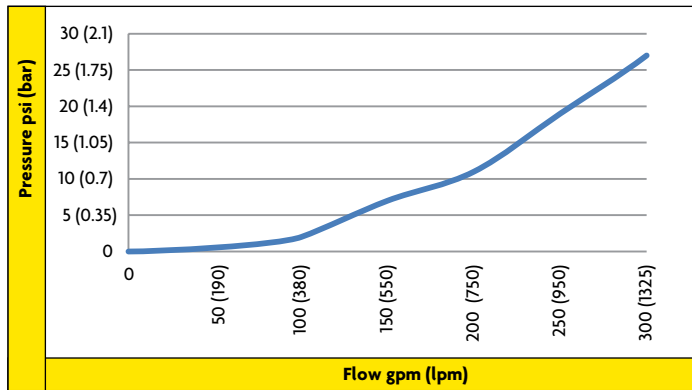

### Friction loss

Nozzle Style	Pressure	Flow Setting gpm (lpm)	Effective Reach ft (m)	Overall Reach ft (m)
3293	100	30 (115)	74 (23)	84 (26)
		60 (230)	104 (32)	117 (36)
		95 (360)	120 (37)	130 (40)
		125 (475)	125 (38)	135 (41)
		175 (660)	135 (41)	145 (44)
		250 (950)	155 (47)	170 (52)
		300 (1140)	164 (50)	175 (53)