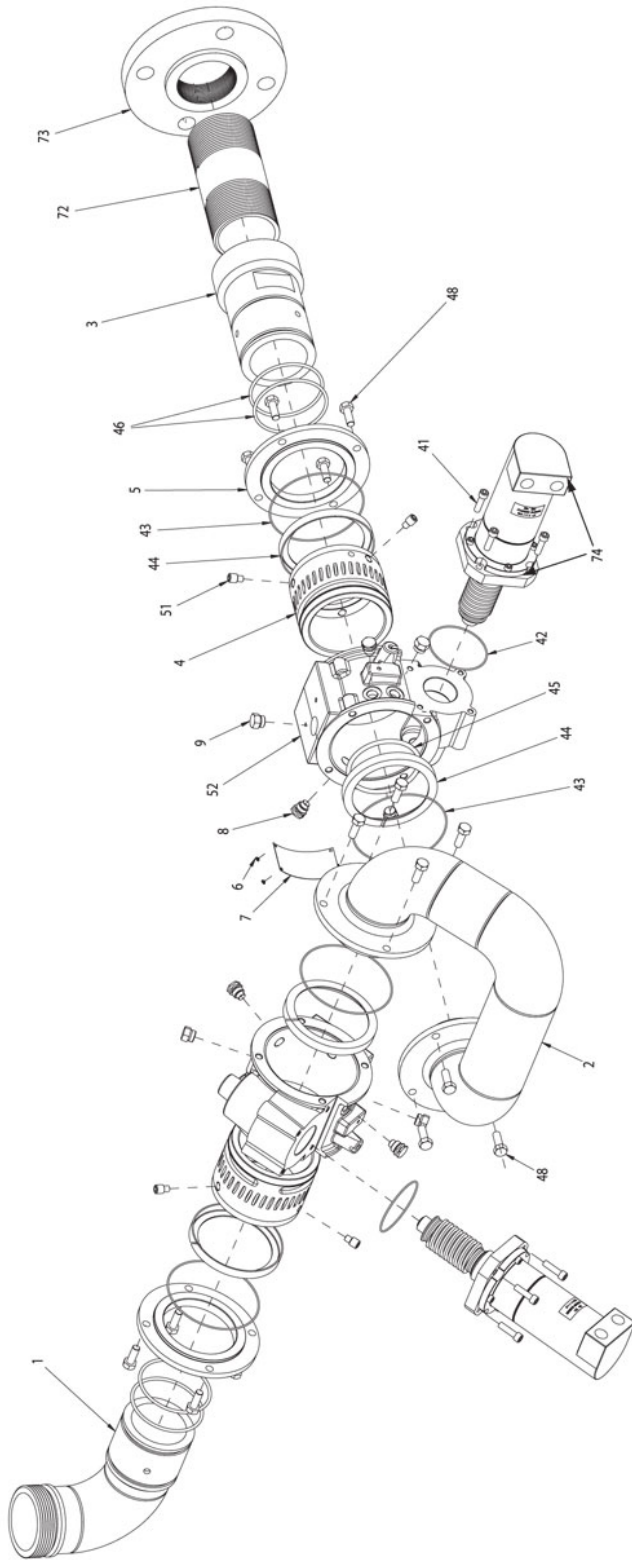

STYLE 3492 SEVERE-DUTY HYDRAULIC MONITOR

STYLE 3492
SEVERE-DUTY HYDRAULIC MONITOR
TECHNICAL SERVICE PARTS LIST

ITEM NO.	DESCRIPTION	PART NUMBER	QTY
1	ELBOW OUTLET 2.5"NH	710127	1
2	GOOSENECK	718228	1
3	INLET 2.5NPT FEM	723032	1
4	GEAR WORM BRONZE	718229	2
5	CAP JOINT	119719	2
6	NAIL GRIP	736045	4
7	PLATE ID	745157	1
8	STOP	769498	4
9	PLUG	744337	6
11	GASKET	718241	2
15	MOTOR HYD	731094	2
19	HOUSING SHAFT	119927	2
20	O-RING	757312	2
22	SCREW SOC HD CAP	765233	6
29	RING RETAINING	758192	2
30	BEARING ROLLER NEEDLE	704395	2
31	SPRING BELLEVILLE	768354	4
32	WASHER THRUST	784152	8
33	BEARING THRUST	704774	4
34	WORM	784154	2
35	SHAFT ELEVATION	769741	2
36	KEY	727051	2
37	BEARING ROLLER	704773	2
39	O-RING	757055	2
40	ADPT MOTOR HYD	119928	2
41	SCREW SOC HD CAP	767157	8
42	O-RING	757063	2
43	O-RING	757427	4
44	POLYMER BEARING	704781	4
45	O-RING	757074	2
46	O-RING	757029	4
48	SCREW HEX HD CAP	763028	16
51	STUD	769727	6
52	JOINT	119721	2
61	SCREW SOC HD CAP	767086	8

ITEM NO.	DESCRIPTION	PART NUMBER	QTY
62	RING RET	758037	2
71	LABEL	729489	1
74	HYDRAULIC MOTOR SUB ASSEMBLY	34920201	2
COMPLETE ASSEMBLY			
	MON SD S/A 3FLG X 2.5NH, HYDRAULIC, SS, BLK, SPC	34920003	
SUB ASSEMBLY & ACCESSORIES PARTS LIST			
	RAMPAGE HYDRAULIC NZ, SD, 2.5NH, INCLDS NEEDLE VALVE	44630001	
	AKROFOAM HYDRAULIC NZ, SD, 2.5NH, INCLDS NEEDLE VALVE	44720001	
	NEEDLE VALVE WITH 1/8" NPT F THREAD	779060	