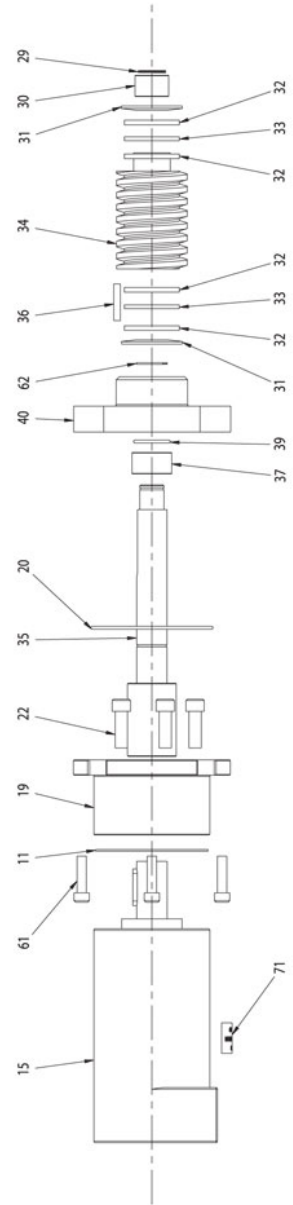

STYLE 3492 SEVERE-DUTY HYDRAULIC MONITOR

STYLE 3492
SEVERE-DUTY HYDRAULIC MONITOR
TECHNICAL SERVICE PARTS LIST

ITEM NO.	DESCRIPTION	PART NUMBER	QTY
1	ELBOW OUTLET 2.5"NH	710127	1
2	GOOSENECK	718228	1
3	INLET 2.5NPT FEM	723032	1
4	GEAR WORM BRONZE	718229	2
5	CAP JOINT	119719	2
6	NAIL GRIP	736045	4
7	PLATE ID	745157	1
8	STOP	769498	4
9	PLUG	744337	6
11	GASKET	718241	2
15	MOTOR HYD	731094	2
19	HOUSING SHAFT	119927	2
20	O-RING	757312	2
22	SCREW SOC HD CAP	765233	6
29	RING RETAINING	758192	2
30	BEARING ROLLER NEEDLE	704395	2
31	SPRING BELLEVILLE	768354	4
32	WASHER THRUST	784152	8
33	BEARING THRUST	704774	4
34	WORM	784154	2
35	SHAFT ELEVATION	769741	2
36	KEY	727051	2
37	BEARING ROLLER	704773	2
39	O-RING	757055	2
40	ADPT MOTOR HYD	119928	2
41	SCREW SOC HD CAP	767157	8
42	O-RING	757063	2
43	O-RING	757427	4
44	POLYMER BEARING	704781	4
45	O-RING	757074	2
46	O-RING	757029	4
48	SCREW HEX HD CAP	763028	16
51	STUD	769727	6
52	JOINT	119721	2
61	SCREW SOC HD CAP	767086	8

ITEM NO.	DESCRIPTION	PART NUMBER	QTY
62	RING RET	758037	2
71	LABEL	729489	1
74	HYDRAULIC MOTOR SUB ASSEMBLY	34920201	2
COMPLETE ASSEMBLY			
	MON SD S/A 3FLG X 2.5NH, HYDRAULIC, SS, BLK, SPC	34920003	
SUB ASSEMBLY & ACCESSORIES PARTS LIST			
	RAMPAGE HYDRAULIC NZ, SD, 2.5NH, INCLDS NEEDLE VALVE	44630001	
	AKROFOAM HYDRAULIC NZ, SD, 2.5NH, INCLDS NEEDLE VALVE	44720001	
	NEEDLE VALVE WITH 1/8" NPT F THREAD	779060	