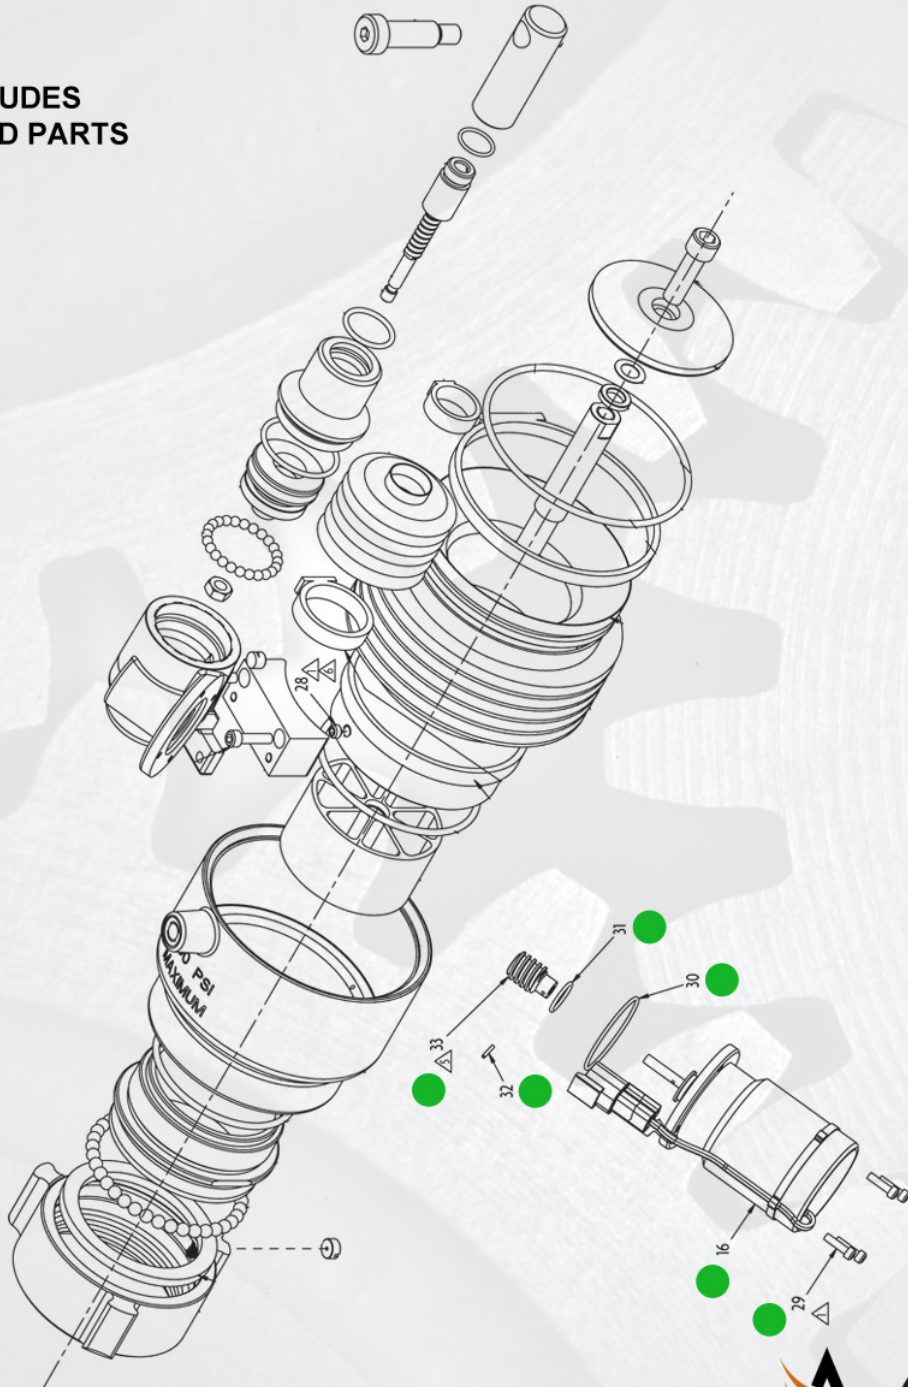

SEVERE DUTY MINING PRODUCTS

PART # ABCSP4462KIT0002

SERVICE KIT SEVERE DUTY STYLE 4462 ELECTRIC MOTOR ASSEMBLY

*KIT INCLUDES
HIGHLIGHTED PARTS

 **AKRON**
BRASS COMPANY
TECHNICAL SERVICE PARTS

“Tested...Proven...Trusted In Australian Mining Conditions”