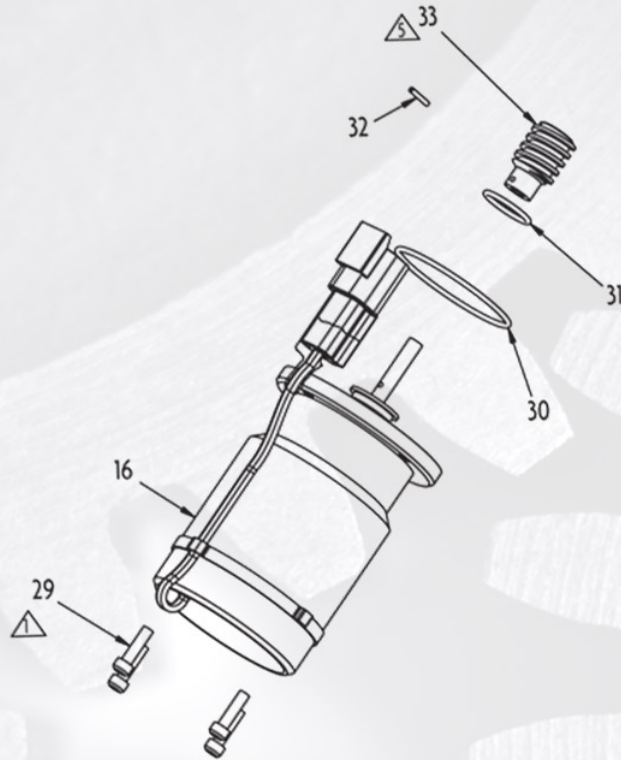

# SEVERE DUTY MINING PRODUCTS

PART # ABCSP4462KIT0002

## SERVICE KIT SEVERE DUTY STYLE 4462 ELECTRIC MOTOR ASSEMBLY

Item #	Description	QTY
29	SCREW SOCKET HEAD	4
30	O-RING	1
31	O-RING	1
32	ROLL PIN	1
33	WORM	1
*	4 OZ PARKER O LUBE	1
*	10 OZ LUBE TECH	1

**\*\* OPTIONAL MOTOR REPLACEMENT NOT INCLUDED IN KIT**

16	MOTOR 24 VOLT	1
----	---------------	---

**AKRON**  
BRASS COMPANY  
TECHNICAL SERVICE PARTS

**"Tested...Proven...Trusted In Australian Mining Conditions"**

**WWW.BIGREDTRUCK.COM.AU**