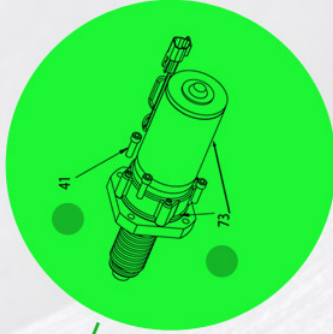

SEVERE DUTY MINING PRODUCTS

PART # ABCSP349134911008

SERVICE KIT SEVERE DUTY STYLE 3491 - 24V MOTOR GEARBOX ASSEMBLY

- *KIT INCLUDES**
1 x 24V MOTOR GEARBOX ASSEMBLY
4 x SOCKET HEAD BOLTS
1 x O-RING

3491 Electric Cannon