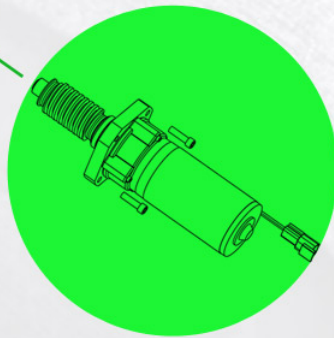

SEVERE DUTY MINING PRODUCTS

PART # ABCSP349134911008

SERVICE KIT SEVERE DUTY STYLE 3491 - 24V MOTOR GEARBOX ASSEMBLY

- *KIT INCLUDES**
1 x 24V MOTOR GEARBOX ASSEMBLY
4 x SOCKET HEAD BOLTS
1 x O-RING

3491 Electric Cannon