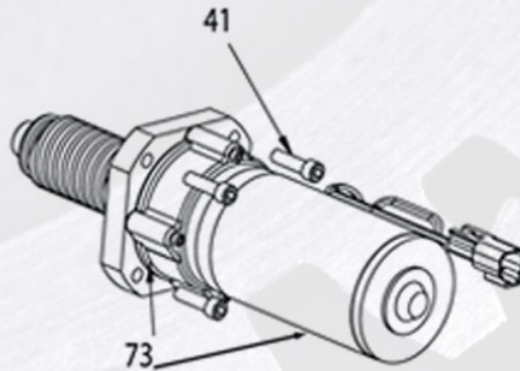

SEVERE DUTY MINING PRODUCTS

PART # ABCSP349134911008

SERVICE KIT SEVERE DUTY STYLE 3491 - 24V MOTOR GEARBOX ASSEMBLY

Item #	Description	QTY
41	SCREW SOC HD CAP	4
42	O-RING	1
73	MOTOR/GEARBOX S/A 24V	1

 **AKRON**
BRASS COMPANY
TECHNICAL SERVICE PARTS