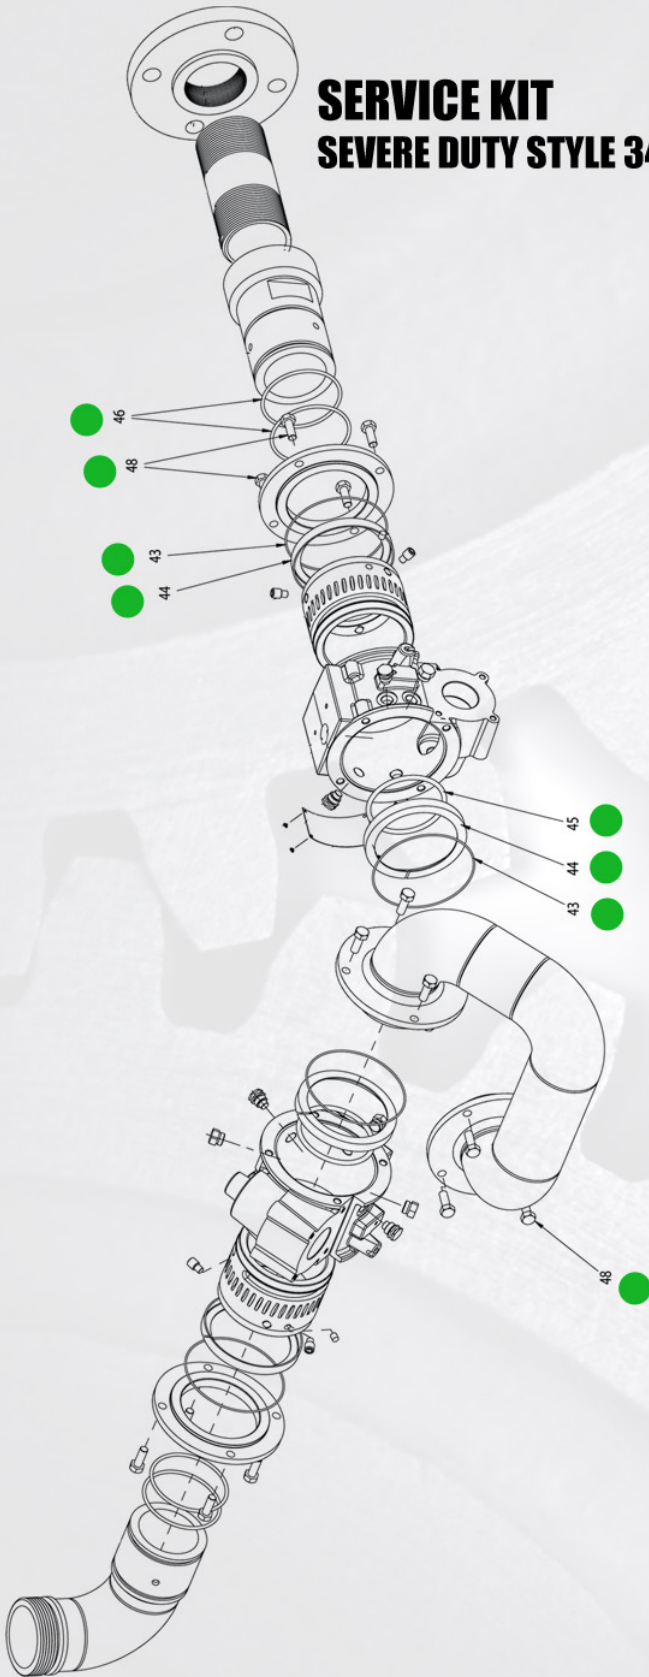

# SEVERE DUTY MINING PRODUCTS

PART # ABCSP34910001

## SERVICE KIT SEVERE DUTY STYLE 3491 / 3492 - WATERWAY SERVICE KIT

\*KIT INCLUDES  
HIGHLIGHTED PARTS ONLY

**AKRON**  
BRASS COMPANY  
TECHNICAL SERVICE PARTS

"Tested...Proven...Trusted In Australian Mining Conditions"