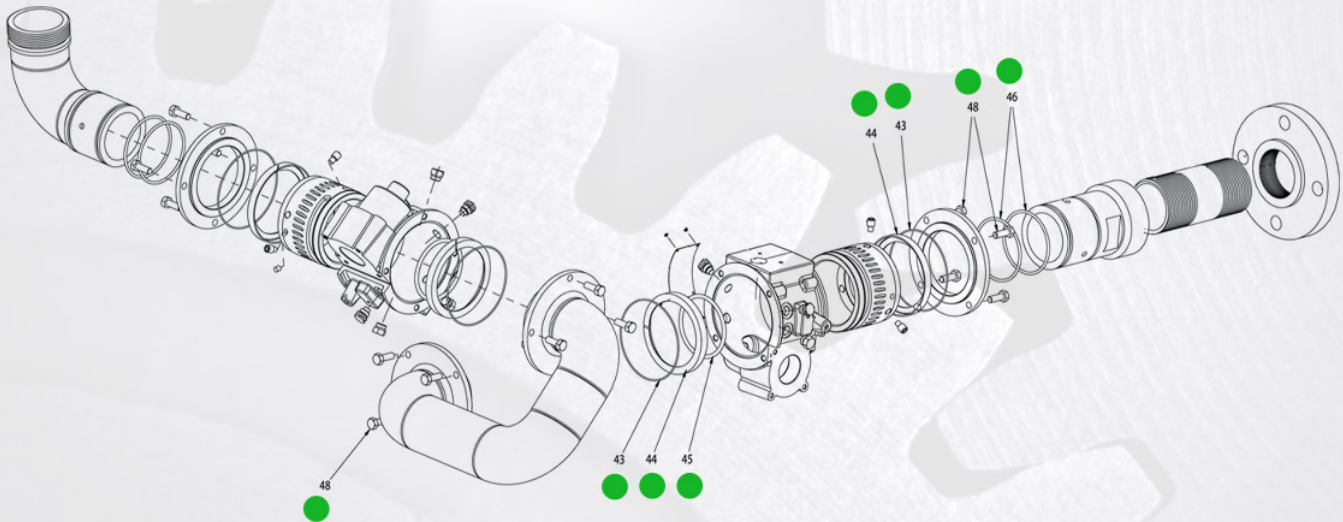

SEVERE DUTY MINING PRODUCTS

PART # ABCSP34910001

SERVICE KIT SEVERE DUTY STYLE 3491 / 3492 - WATERWAY SERVICE KIT

Item #	Description	QTY
43	O-RING	4
44	POLYMER BEARINGS	4
45	O-RING	2
46	O-RING	4
48	SCREW HEX HD CAP 5/16-18 X 7/8"	16