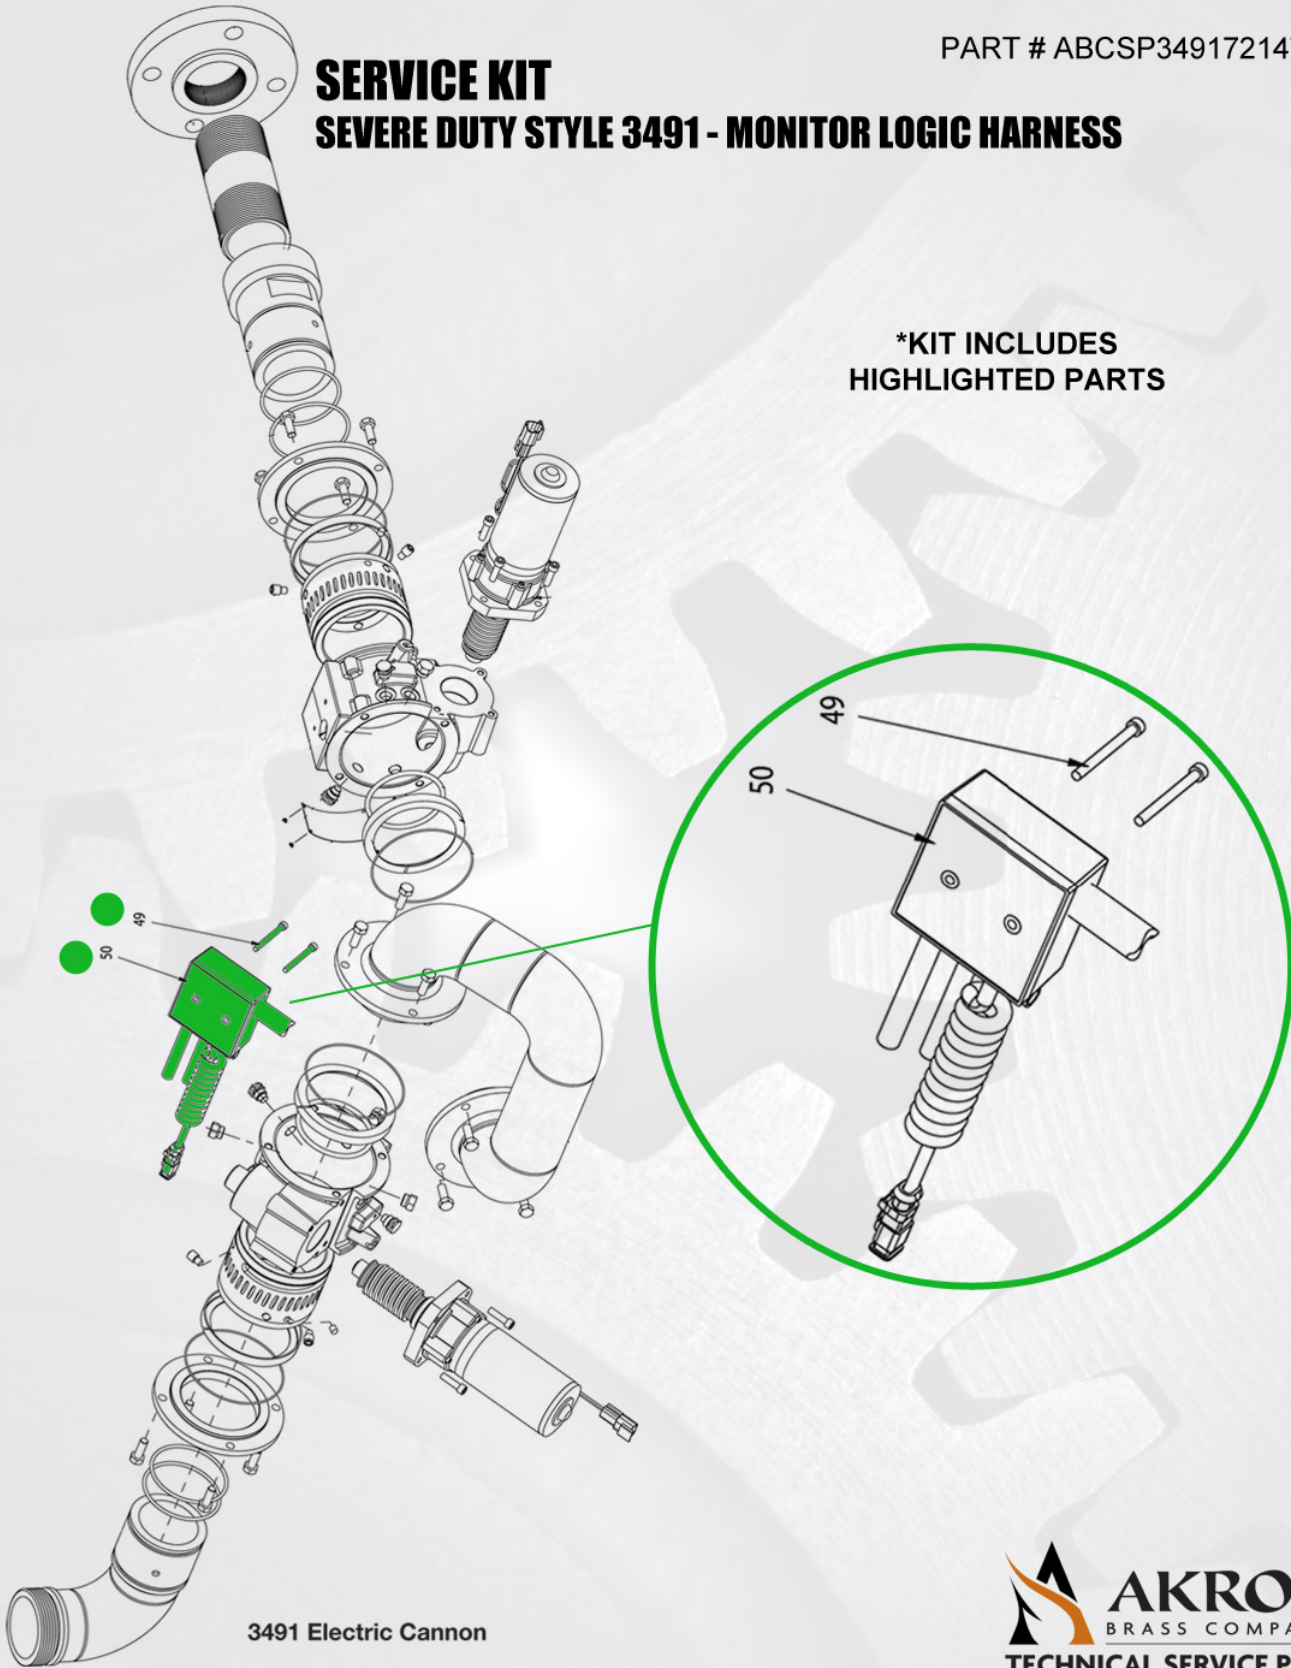

# SEVERE DUTY MINING PRODUCTS

PART # ABCSP3491721479

## SERVICE KIT SEVERE DUTY STYLE 3491 - MONITOR LOGIC HARNESS

\*KIT INCLUDES  
HIGHLIGHTED PARTS

3491 Electric Cannon

**AKRON**  
BRASS COMPANY  
TECHNICAL SERVICE PARTS

**“Tested...Proven...Trusted In Australian Mining Conditions”**