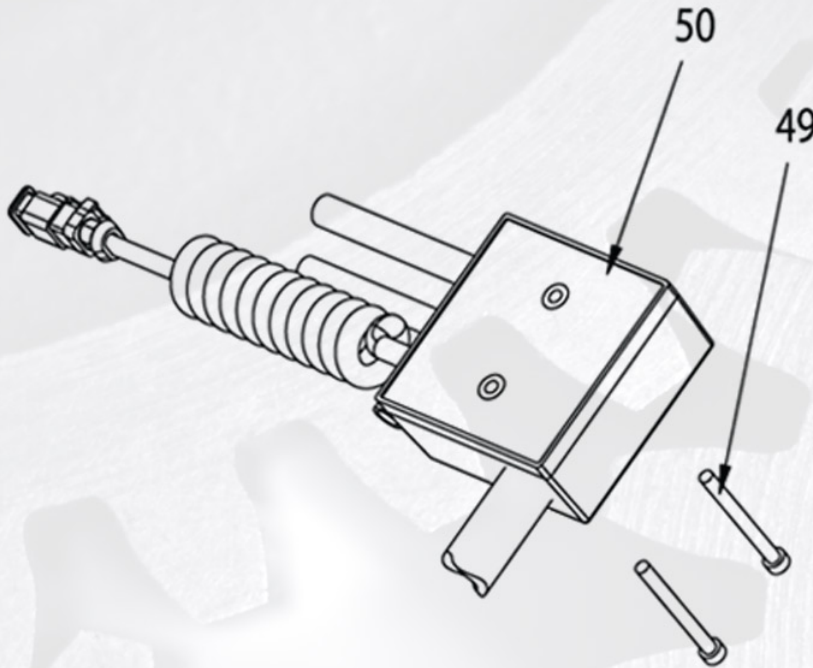

SEVERE DUTY MINING PRODUCTS

SERVICE KIT SEVERE DUTY STYLE 3491 - MONITOR LOGIC HARNESS

PART # ABCSP3491721479

Item #	Description	QTY
49	SCREW SOC HD CAP 10-24X2	2
50	WIRING HARNESS (NOT SHOWN COMPLETE)	1