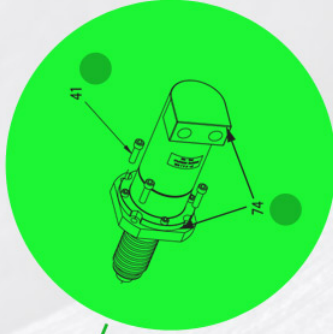

SEVERE DUTY MINING PRODUCTS

PART # ABCSP34920201

SERVICE KIT SEVERE DUTY STYLE 3492 - HYDRAULIC MOTOR GEARBOX ASSEMBLY

- *KIT INCLUDES
- 1 x HYDRAULIC MOTOR GEARBOX ASSEMBLY
- 4 x SOCKET HEAD BOLTS
- 1 x O-RING