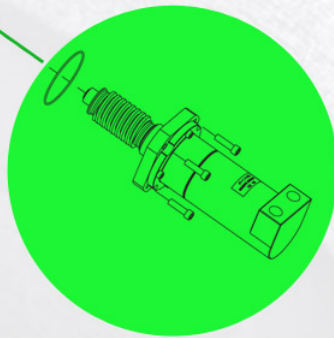

SEVERE DUTY MINING PRODUCTS

PART # ABCSP34920201

SERVICE KIT SEVERE DUTY STYLE 3492 - HYDRAULIC MOTOR GEARBOX ASSEMBLY

- *KIT INCLUDES
- 1 x HYDRAULIC MOTOR GEARBOX ASSEMBLY
- 4 x SOCKET HEAD BOLTS
- 1 x O-RING