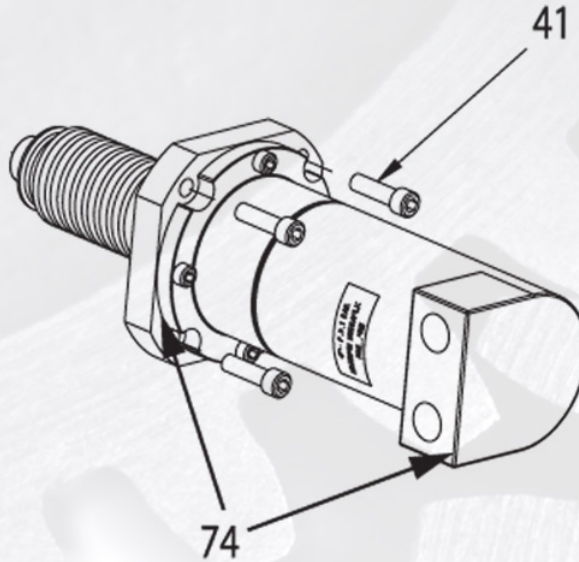

SEVERE DUTY MINING PRODUCTS

PART # ABCSP34920201

SERVICE KIT SEVERE DUTY STYLE 34912- HYDRAULIC MOTOR GEARBOX ASSEMBLY

Item #	Description	QTY
41	SCREW SOC HD CAP	4
42	O-RING	1
74	HYDRAULIC MOTOR SUB ASSEMBLY	1