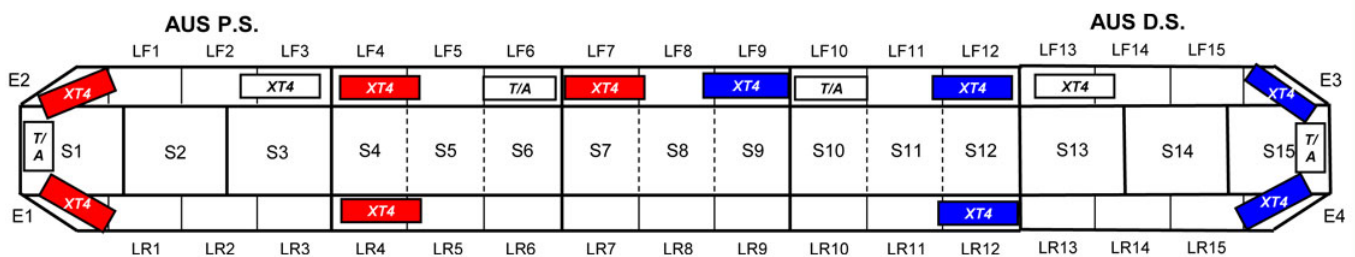

CODE 3[®]

EMERGENCY VEHICLE LIGHTBARS

LED Diagram for 2100 Series Red/Blue Models

Code 3 Lightbar - 2100 Series Red / Blue 47 Inch

Part: 2147A-BRT-RB1

Code 3 Lightbar - 2100 Series Red / Blue 69 Inch

Part: 2169A-BRT-RB1