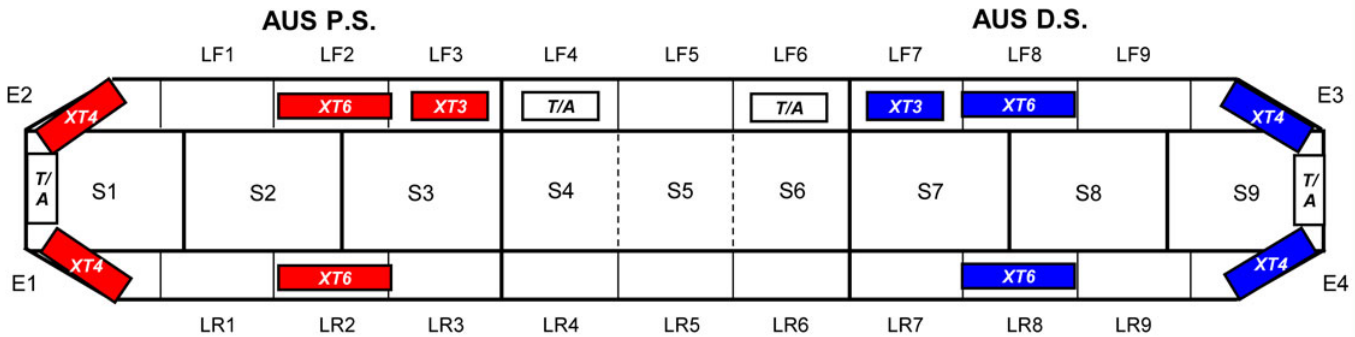

CODE 3[®]

EMERGENCY VEHICLE LIGHTBARS

LED Diagram for 2100 Series Red/Blue Models

Code 3 Lightbar - 2100 Series Red / Blue 47 Inch

Part: 2147A-BRT-RB1

Code 3 Lightbar - 2100 Series Red / Blue 69 Inch

Part: 2169A-BRT-RB1