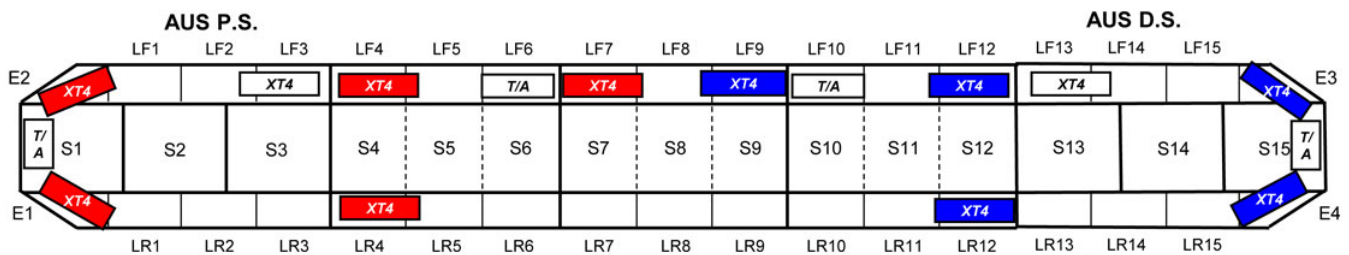

CODE 3[®]

EMERGENCY VEHICLE LIGHTBARS

LED Diagram for Excalibur Red/Blue Models

Code 3 Lightbar - Excalibur Red / Blue 47 Inch

Part: X47A-BRT-RB1

Code 3 Lightbar - Excalibur Red / Blue 69 Inch

Part: X69A-BRT-RB1