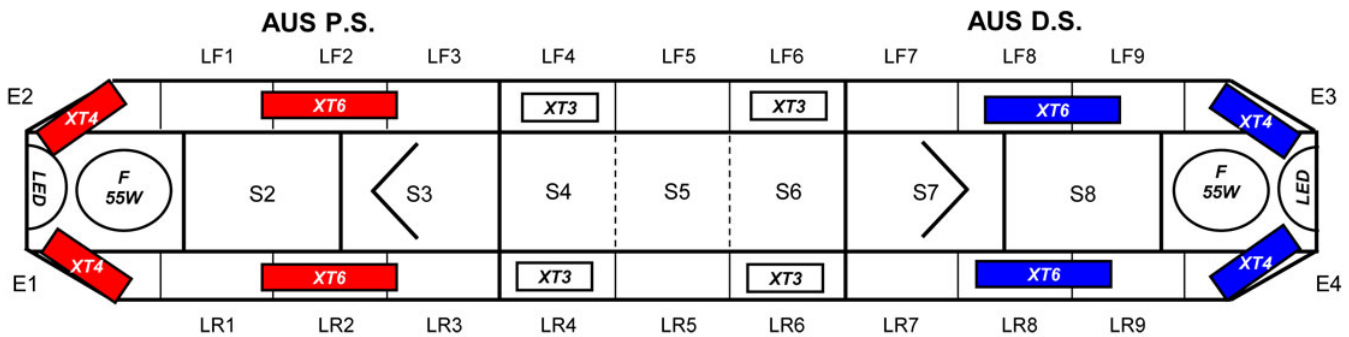

CODE 3[®]

EMERGENCY VEHICLE LIGHTBARS

LED Diagram for Excalibur Red/Blue Models

Code 3 Lightbar - Excalibur Red / Blue 47 Inch

Part: X47A-BRT-RB1

Code 3 Lightbar - Excalibur Red / Blue 69 Inch

Part: X69A-BRT-RB1