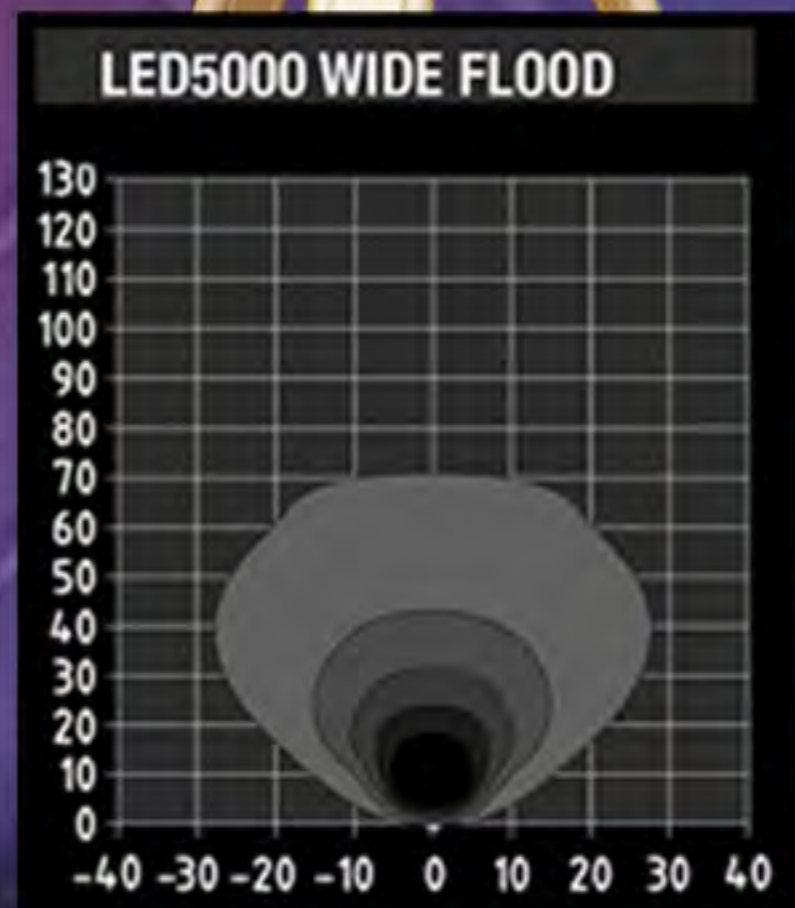

Mica Torch & Lightmodule Brackets Available

INCIDENT COMMAND - ICS Pro / LITE LEVEL C CASE

ICS Pro or ICS Lite hard case offer a total solution for Incident Command in one small and tough purpose made unit. Providing a quick solution that can be easily deployed and used within seconds. The ICS Pro features a single fixed whiteboard in the lid and a removable twin/double sided whiteboard. ICS Lite features a single fixed whiteboard in the lid and one fixed double sided whiteboard. Both models include microphone clips, radio/drink holders and portable stationery boards

- 12 Volt LED Light (2day burn time)
- Reinforced base for stability and strength
- Built-in tripod mount on base
- Designed for use on multiple surfaces or mounting on tripod