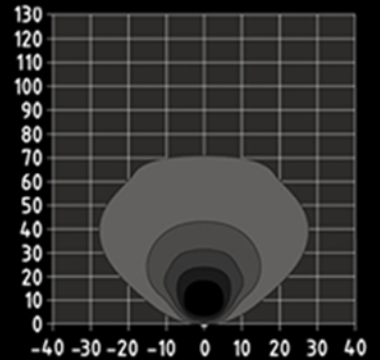

LED5000 WIDE FLOOD