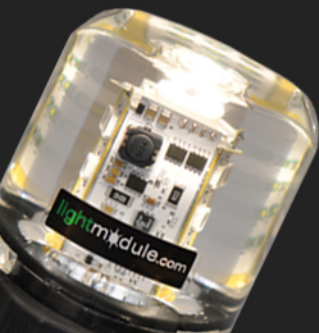

More products inside!