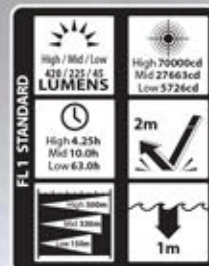

NIGHT STICK

Life Depends on Light™

Full-Size Flashlight

Rechargeable - Multi-Function

This rechargeable metal multi-function full-size flashlight uses a CREE® LED rated at 420 lumens that works in conjunction with a high-efficiency deep parabolic reflector to create a usable beam rated at 500 meters. The body switch provides momentary or constant-on functionality, a set of user-selectable high, medium or low-brightness settings as well as a disorienting strobe. The housing, tail-cap and bezel are made from aircraft-grade 6061-T6 aluminum and have a Type 3 hard anodized finish. Power comes from a rechargeable Lithium-ion battery.

420 Lumens

- 4.25 Hours run-time
- Momentary or constant-on with 3 brightness levels & strobe
- Beam distance rated at 500 meters
- Aircraft-grade 6061-T6 aluminum housing
- Powered by Lithium-ion rechargeable battery

NSR 9746B

High-efficiency deep parabolic reflector

Full-Size Flashlight

Rechargeable - Multi-Function

FEATURES

- CREE® LED technology – 50,000 + hours LED life
- Momentary or constant-on plus 3 brightness levels & strobe
- Sharp focused beam
- Aircraft-grade 6061-T6 aluminum housing, tail-cap and bezel
- Type 3 hard anodized finish
- Non-slip grip
- Single body switch
- Waterproof
- Impact & chemical resistant
- Serialized for personal identification
- Powered by rechargeable Lithium-ion battery (included)
- Limited Lifetime Warranty*

SPECIFICATIONS

- Lumens: high-420, medium-225, low-45, strobe-400
- Run-time: high-4.25 hrs, medium-10 hrs, low-63 hrs, strobe-8 hrs
- Recharge time: 6 hours
- Beam distance: 500 meters
- Water rating: IP-X7 waterproof
- Drop rating: 2 meters
- Length: 12.8in, head diameter: 2.4in, handle diameter: 1.2in, weight: 22.5oz