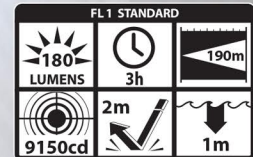

Multi-angle helmet mount

Handheld

Large textured tail-switch

SPECIFICATIONS

- Lumens: 180
- Run-time: 3 hours
- Beam distance: 190 meters
- Water rating: IP-X7 waterproof
- Drop rating: 2 meters
- Length: 5.5in, head diameter: 1.25in, handle diameter: 1.035in, weight: 6.1oz