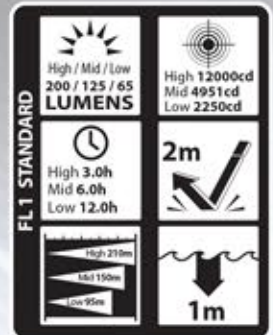

200 Lumens

- 3 Hours run-time
- Momentary or constant-on, 3 brightness levels & strobe
- Beam distance rated at 210 meters
- Aircraft-grade 6061-T6 aluminum housing
- Powered by Lithium-ion rechargeable battery

This compact rechargeable multi-function metal tactical flashlight uses a CREE® LED rated at 200 lumens that works in conjunction with a high-efficiency deep parabolic reflector to create a usable beam rated at 210 meters. The tail-cap switch provides momentary or constant-on functionality, a set of user-selectable high, medium or low-brightness settings as well as a disorienting strobe. Power comes from a rechargeable Lithium-ion battery and includes a CR-123 Battery Carrier for backup battery power (CR-123 batteries not included).

TAC 550B

High-efficiency deep parabolic reflector

Tactical Flashlight

Rechargeable-Multi-Function

Large textured tail-switch

FEATURES

- Cree® LED technology – 50,000 + hours LED life
- Momentary or constant-on plus 3 brightness levels & strobe
- Sharp focused beam
- Aircraft-grade 6061-T6 aluminum housing, bezel & tail-cap
- Type 3 hard anodized finish
- Non-slip grip
- Large textured tail-switch
- 1.25" Head diameter accepts 3rd party filters
- Waterproof
- Impact & chemical resistant
- Serialized for personal identification
- Powered by rechargeable Lithium-ion battery (included)
- Can also be powered by two CR-123 Batteries (not included) using the CR-123 Battery Carrier (included)
- Limited Lifetime Warranty*

SPECIFICATIONS

- Lumens: high-200, medium-125, low-65, strobe-180
- Run-time: high-3 hrs, medium-6 hrs, low-12 hrs, strobe-5 hrs
- Recharge time: 4 hours (typical)
- Beam distance: 210 meters
- Water rating: IP-X7 waterproof
- Drop rating: 2 meters
- Length: 6.25in, head diameter: 1.25in, handle diameter: 1.035in, weight: 6.1oz