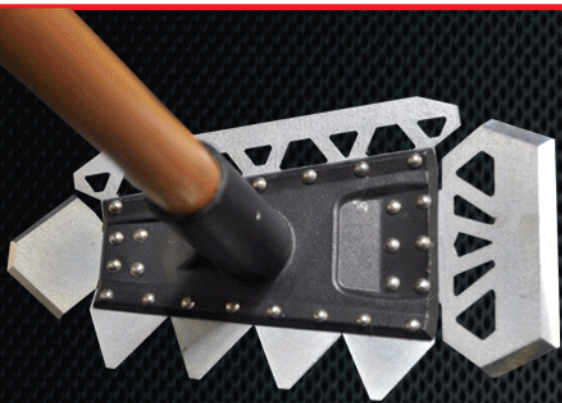

Vallfirest Gorgi Tool

Much more than just a rakhoe...

The Gorgui Multi-Tool is exclusively designed for forest fires. Suitable for digging in turf or rocky soils, raking and cutting, the Gorgui-Tool increases crew efficiency with the use of one tool for multiple jobs.

Features

- A Titanium Alloy Head For Strength
- Angled Cutting Edges To Maximise Cutting Action
- Ergonomic Longer Length Wood Handle "1.2m"

Wide Hoe Like Cutting Surface

*Designed to increase work output.
Ideal for use in non stony organic soils*

Inversed Cutting Edge

*For ease of cutting
and scraping*

Canadian Like Rake

For pulling and cutting

Smaller Cutting Surface

*Specially designed for very
stony soil and cutting
around roots*

"Quality and Innovative Fire and Rescue Equipment"